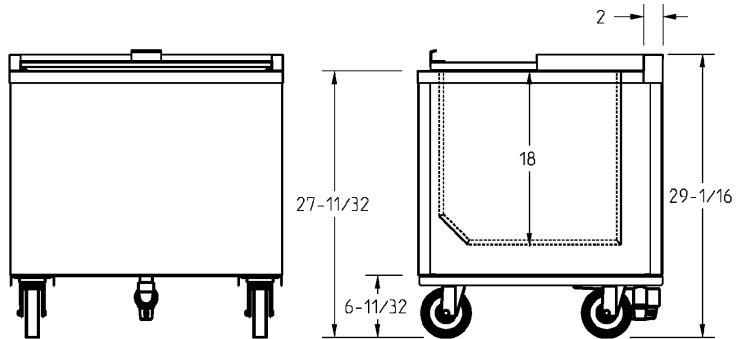

Profit from the Eagle Advantage®

Specification Sheet

Short Form Specifications

Eagle Mobile Ice Caddy, model _____.
Top and body are heavy gauge stainless steel. Ice storage bin is type 304 stainless steel, fully insulated, isolated from exterior with thermoplastic plastic breaker strips, 19" front-to-back and 18" deep, with pan sloped to a 1" NPS drain connection with ball valve, lift-off sliding cover and 5"-diameter casters—two with brakes.

Mobile Ice Caddies

MODELS:

- MIC1425
- MIC2825

Design and Constructions Features

- Stainless steel construction
- Pan sloped to 1" (25mm) NPS drain with ball valve
- Foamed-in-place insulated ice bin, isolated from exterior with thermoplastic plastic breaker strips
- Lift-off sliding cover
- 5" (127mm) casters – two with brake
- #MIC1425 ice bin is 10" x 19" x 18" (254 x 483 x 457mm)
- #MIC2825 ice bin is 24" x 19" x 18" (610 x 483 x 457mm)

FRONT VIEW

SIDE VIEW

model #	width		length		weight		ice capacity	
	in.	mm	in.	mm	lbs.	kg	lbs.	kg
MIC1425	25 1/4"	641	14 1/4"	362	180	81.7	50	22.7
MIC2825	25 1/4"	641	28 1/4"	718	215	97.5	120	54.4

EAGLE GROUP
 100 Industrial Boulevard, Clayton, DE 19938-8903 USA
 Phone: 302-653-3000 or 800-441-8440 • Fax: 302-653-2065
 www.eaglegrp.com • www.eaglehmc.com