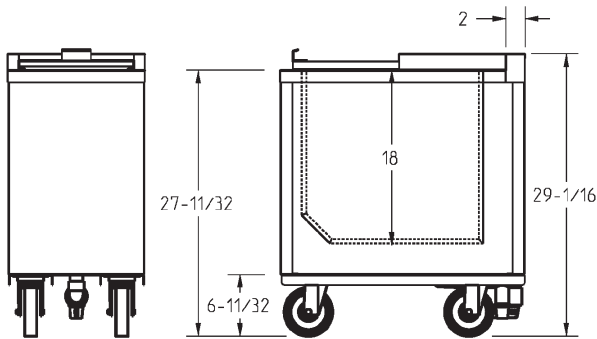

FRONT VIEW

SIDE VIEW

#MIC2825