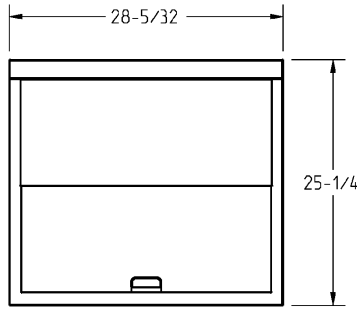

Item No.: _____
Project No.: _____
S.I.S. No.: _____

Mobile Ice Caddies

#MIC1425

#MIC2825

TOP VIEW

model #	width		length		weight		ice capacity	
	in.	mm	in.	mm	lbs.	kg	lbs.	kg
MIC1425	25 1/4"	641	14 1/4"	362	180	81.7	50	22.7
MIC2825	25 1/4"	641	28 1/4"	718	215	97.5	120	54.4

EAGLE GROUP
100 Industrial Boulevard, Clayton, DE 19938-8903 USA
Phone: 302-653-3000 or 800-441-8440 • Fax: 302-653-2065
www.eaglegrp.com • www.eaglehmc.com

Printed in U.S.A.
©2026 by Eagle Group

Rev. 03/26

Spec sheets available for viewing, printing or downloading from our online literature library at our websites

Although every attempt has been made to ensure the accuracy of the information provided, we cannot be held responsible for typographical or printing errors. Information and specifications are subject to change without notice. Please confirm at time of order.