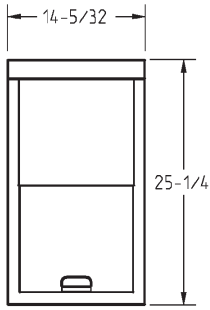

Mobile Ice Caddies

#MIC1425

TOP VIEW