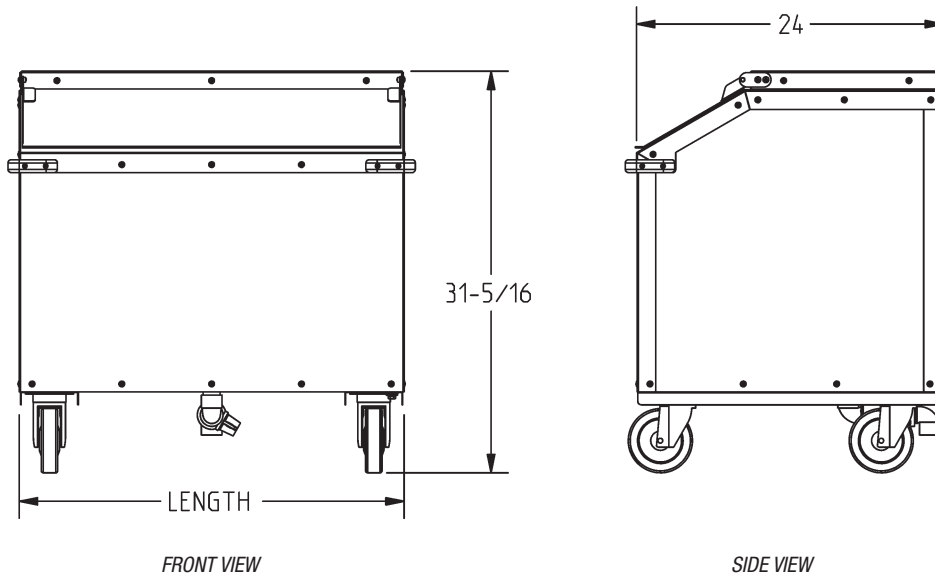

## Short Form Specifications

Eagle Sloped Mobile Ice Caddy, model \_\_\_\_\_.  
Top and body are heavy gauge stainless steel. Ice storage bin is type 304 stainless steel, fully insulated, isolated from exterior with thermoplastic plastic breaker strips, 19" front-to-back and 17" deep, with pan sloped to a 1" NPS drain connection with ball valve, hinged lift-off cover and 5"-diameter casters—two with brakes.

### Design and Construction Features

- Stainless steel construction
- 1" (25mm) drain with ball valve
- Foamed in place insulated ice bin
- Hinged lift-off cover
- 5" (127mm) casters – two with brake
- #SLMIC1824 ice bin is 18" x 24" x 31<sup>5</sup>/<sub>16</sub>" (457 x 610 x 795mm)
- #SLMIC2424 ice bin is 24" x 24" x 31<sup>5</sup>/<sub>16</sub>" (610 x 610 x 795mm)
- #SLMIC3024 ice bin is 30" x 24" x 31<sup>5</sup>/<sub>16</sub>" (762 x 610 x 795mm)

### Features include...

hinged lift-off cover

1" drain with ball valve

5" swivel casters, two with brake

*Ideal for any place which serves ice cold beverages, from restaurants and bars to indoor and outdoor venues in which portability is a must, Eagle's NEW Sloped Mobile Ice Caddies will meet your needs! Stainless steel construction is durable as well as attractive. Hefty 5" casters, two with brake, allow for easy mobility. Insulated high-capacity ice bin will keep your operation stocked with ice for hours. Bottom pan slopes to a 1" NPS drain with ball valve.*

# Sloped Mobile Ice Caddies

model #	width		length		weight		ice capacity	
	in.	mm	in.	mm	lbs.	kg	lbs.	kg
<b>SLMIC1824</b>	24"	610	18"	458	175	79.4	98.6	44.8
<b>SLMIC2424</b>	24"	610	24"	610	190	86.2	131.6	59.7
<b>SLMIC3024</b>	24"	610	30"	762	205	93.0	164.5	74.6