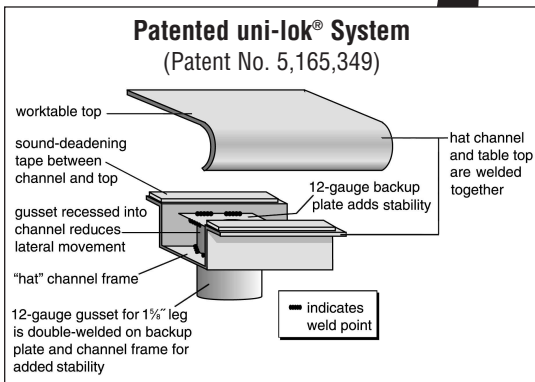

worktable with flat top and undershef

Item No.: _____
Project No.: _____
S.I.S. No.: _____

Worktables with Flat Top and Galvanized Base with Adjustable Undershef—Deluxe Series

MODELS:

☐ T2424EB	☐ T24108EB	☐ T3072EB	☐ T3660EB
☐ T2430EB	☐ T24120EB	☐ T3084EB	☐ T3672EB
☐ T2436EB	☐ T24132EB	☐ T3096EB	☐ T3684EB
☐ T2448EB	☐ T24144EB	☐ T30108EB	☐ T3696EB
☐ T2460EB	☐ T3030EB	☐ T30120EB	☐ T36108EB
☐ T2472EB	☐ T3036EB	☐ T30132EB	☐ T36120EB
☐ T2484EB	☐ T3048EB	☐ T30144EB	☐ T36132EB
☐ T2496EB	☐ T3060EB	☐ T3648EB	☐ T36144EB

Tabletop

- Patented uni-lok® gusset system (patent #5,165,349): gussets are recessed into hat channel, reducing lateral movement.
- Top reinforced with welded-on hat channel.
- Sound-deadened between top and channels.
- 1½" (38mm)-diameter 180° rolled edges on front and rear. Ends are turned down 90° providing for flush installations when required.
- 16 gauge 300 series polished stainless steel.

Adjustable Undershef

- Heavy gauge, galvanized.
- Gusset welded to each corner.

Legs—1½" (41mm)-diameter

- Tables 96" (2438mm) and longer come with six legs or more.
- Heavy gauge galvanized steel.
- 1" (25mm) adjustable hi-impact plastic feet.

Options / Accessories

☐ Drawer	☐ Duplex receptacles
☐ Lock	☐ Pot rack
☐ Casters	☐ Sink
☐ Stainless steel bullet feet	☐ Additional undershef
☐ Overshelves	☐ Stabilizer Bar (for 30"- and 36"-wide tables)

Certifications / Approvals

AUTOQUOTES

EAGLE GROUP
100 Industrial Boulevard, Clayton, DE 19938-8903 USA
Phone: 302-653-3000 • Fax: 302-653-2065
www.eaglegrp.com

Foodservice Division: Phone 800-441-8440
MHC/Retail Display Divisions: Phone 800-637-5100

For custom configuration or fabrication needs, contact our **SpecFAB® Division**.
Phone: 302-653-3000 • Fax: 302-653-2065 • e-mail: quotes@eaglegrp.com

EG10.40B Rev. 06/15

Spec sheets available for viewing, printing or downloading from our online literature library at www.eaglegrp.com

Eagle Foodservice Equipment, Eagle MHC, SpecFAB®, and Retail Display are divisions of Eagle Group. ©2015 by the Eagle Group