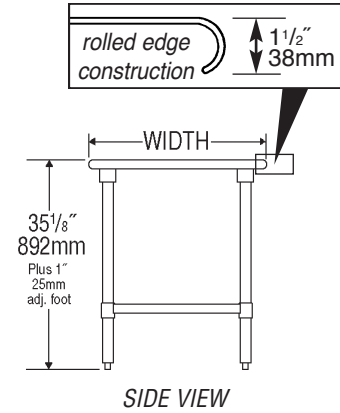

model #	# of legs	width		length		weight	
		in.	mm	in.	mm	lbs.	kg
T2424EB	4	24"	610	24"	610	40	18.1
T2430EB	4	24"	610	30"	762	45	20.4
T2436EB	4	24"	610	36"	914	50	22.7
T2448EB	4	24"	610	48"	1219	60	27.2
T2460EB	4	24"	610	60"	1524	70	31.8
T2472EB	4	24"	610	72"	1829	80	36.3
T2484EB	4	24"	610	84"	2134	90	40.8
T2496EB	6	24"	610	96"	2438	100	45.4
T24108EB	6	24"	610	108"	2743	110	49.9
T24120EB	6	24"	610	120"	3048	120	54.4
T24132EB	8	24"	610	132"	3353	130	59.0
T24144EB	8	24"	610	144"	3658	140	63.5
T3030EB	4	30"	762	30"	762	46	20.9
T3036EB	4	30"	762	36"	914	52	23.6
T3048EB	4	30"	762	48"	1219	64	29.0
T3060EB	4	30"	762	60"	1524	76	34.5
T3072EB	4	30"	762	72"	1829	84	38.1
T3084EB	4	30"	762	84"	2134	96	43.6
T3096EB	6	30"	762	96"	2438	108	49.0
T30108EB	6	30"	762	108"	2743	120	54.4
T30120EB	6	30"	762	120"	3048	132	59.9
T30132EB	8	30"	762	132"	3353	144	65.3
T30144EB	8	30"	762	144"	3658	156	70.8
T3648EB	4	36"	914	48"	1219	70	31.8
T3660EB	4	36"	914	60"	1524	82	37.2
T3672EB	4	36"	914	72"	1829	96	43.6
T3684EB	4	36"	914	84"	2134	108	49.0
T3696EB	6	36"	914	96"	2438	120	54.4
T36108EB	6	36"	914	108"	2743	132	59.9
T36120EB	6	36"	914	120"	3048	144	65.3
T36132EB	8	36"	914	132"	3353	156	70.8
T36144EB	8	36"	914	144"	3658	168	76.2

EAGLE GROUP
100 Industrial Boulevard, Clayton, DE 19938-8903 USA
Phone: 302-653-3000 • Fax: 302-653-2065
www.eaglegrp.com

Foodservice Division: Phone 800-441-8440
MHC/Retail Display Divisions: Phone 800-637-5100

Printed in U.S.A.
©2015 by Eagle Group
Rev. 06/15

Spec sheets available for viewing, printing or downloading from our online literature library at www.eaglegrp.com

Although every attempt has been made to ensure the accuracy of the information provided, we cannot be held responsible for typographical or printing errors. Information and specifications are subject to change without notice. Please confirm at time of order.