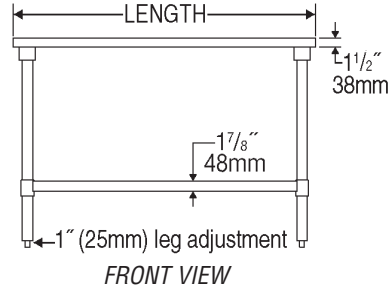

model #	# of legs	width		length		weight	
		in.	mm	in.	mm	lbs.	kg
T2424EB	4	24"	610	24"	610	40	18.1
T2430EB	4	24"	610	30"	762	45	20.4
T2436EB	4	24"	610	36"	914	50	22.7
T2448EB	4	24"	610	48"	1219	60	27.2
T2460EB	4	24"	610	60"	1524	70	31.8
T2472EB	4	24"	610	72"	1829	80	36.3
T2484EB	4	24"	610	84"	2134	90	40.8
T2496EB	6	24"	610	96"	2438	100	45.4
T24108EB	6	24"	610	108"	2743	110	49.9
T24120EB	6	24"	610	120"	3048	120	54.4
T24132EB	8	24"	610	132"	3353	130	59.0
T24144EB	8	24"	610	144"	3658	140	63.5
T3030EB	4	30"	762	30"	762	46	20.9
T3036EB	4	30"	762	36"	914	52	23.6
T3048EB	4	30"	762	48"	1219	64	29.0
T3060EB	4	30"	762	60"	1524	76	34.5
T3072EB	4	30"	762	72"	1829	84	38.1
T3084EB	4	30"	762	84"	2134	96	43.6
T3096EB	6	30"	762	96"	2438	108	49.0
T30108EB	6	30"	762	108"	2743	120	54.4
T30120EB	6	30"	762	120"	3048	132	59.9
T30132EB	8	30"	762	132"	3353	144	65.3
T30144EB	8	30"	762	144"	3658	156	70.8
T3648EB	4	36"	914	48"	1219	70	31.8
T3660EB	4	36"	914	60"	1524	82	37.2
T3672EB	4	36"	914	72"	1829	96	43.6
T3684EB	4	36"	914	84"	2134	108	49.0
T3696EB	6	36"	914	96"	2438	120	54.4
T36108EB	6	36"	914	108"	2743	132	59.9
T36120EB	6	36"	914	120"	3048	144	65.3
T36132EB	8	36"	914	132"	3353	156	70.8
T36144EB	8	36"	914	144"	3658	168	76.2

EAGLE GROUP
100 Industrial Boulevard, Clayton, DE 19938-8903 USA
Phone: 302-653-3000 • Fax: 302-653-2065
www.eaglegrp.com

Foodservice Division: Phone 800-441-8440
MHC/Retail Display Divisions: Phone 800-637-5100

Printed in U.S.A.
©2015 by Eagle Group
Rev. 06/15

Spec sheets available for viewing, printing or downloading from our online literature library at www.eaglegrp.com

Although every attempt has been made to ensure the accuracy of the information provided, we cannot be held responsible for typographical or printing errors. Information and specifications are subject to change without notice. Please confirm at time of order.