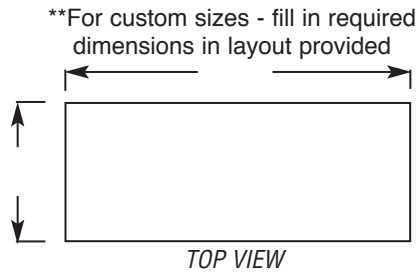

model #	# of legs	width		length		weight	
		in.	mm	in.	mm	lbs.	kg
T2424EB	4	24"	610	24"	610	40	18.1
T2430EB	4	24"	610	30"	762	45	20.4
T2436EB	4	24"	610	36"	914	50	22.7
T2448EB	4	24"	610	48"	1219	60	27.2
T2460EB	4	24"	610	60"	1524	70	31.8
T2472EB	4	24"	610	72"	1829	80	36.3
T2484EB	4	24"	610	84"	2134	90	40.8
T2496EB	6	24"	610	96"	2438	100	45.4
T24108EB	6	24"	610	108"	2743	110	49.9
T24120EB	6	24"	610	120"	3048	120	54.4
T24132EB	8	24"	610	132"	3353	130	59.0
T24144EB	8	24"	610	144"	3658	140	63.5
T3030EB	4	30"	762	30"	762	46	20.9
T3036EB	4	30"	762	36"	914	52	23.6
T3048EB	4	30"	762	48"	1219	64	29.0
T3060EB	4	30"	762	60"	1524	76	34.5
T3072EB	4	30"	762	72"	1829	84	38.1
T3084EB	4	30"	762	84"	2134	96	43.6
T3096EB	6	30"	762	96"	2438	108	49.0
T30108EB	6	30"	762	108"	2743	120	54.4
T30120EB	6	30"	762	120"	3048	132	59.9
T30132EB	8	30"	762	132"	3353	144	65.3
T30144EB	8	30"	762	144"	3658	156	70.8
T3648EB	4	36"	914	48"	1219	70	31.8
T3660EB	4	36"	914	60"	1524	82	37.2
T3672EB	4	36"	914	72"	1829	96	43.6
T3684EB	4	36"	914	84"	2134	108	49.0
T3696EB	6	36"	914	96"	2438	120	54.4
T36108EB	6	36"	914	108"	2743	132	59.9
T36120EB	6	36"	914	120"	3048	144	65.3
T36132EB	8	36"	914	132"	3353	156	70.8
T36144EB	8	36"	914	144"	3658	168	76.2

EAGLE GROUP
100 Industrial Boulevard, Clayton, DE 19938-8903 USA
Phone: 302-653-3000 • Fax: 302-653-2065
www.eaglegrp.com

Foodservice Division: Phone 800-441-8440
MHC/Retail Display Divisions: Phone 800-637-5100

Printed in U.S.A.
©2015 by Eagle Group
Rev. 06/15

Spec sheets available for viewing, printing or downloading from our online literature library at www.eaglegrp.com

Although every attempt has been made to ensure the accuracy of the information provided, we cannot be held responsible for typographical or printing errors. Information and specifications are subject to change without notice. Please confirm at time of order.