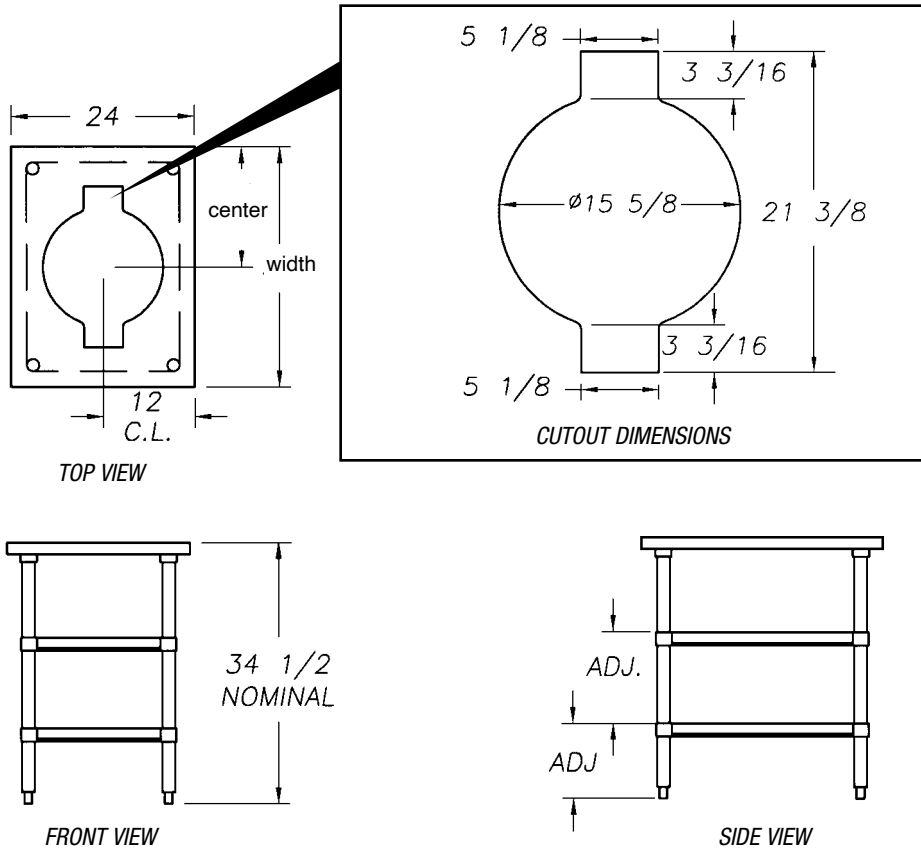

- 16 gauge type 430 stainless steel tabletop, with edges turned down at 90° on all four sides and with cutout for rice cooker.
- Heavy duty zinc-plated gussets.
- Available with 1 5/8" (41mm)-diameter galvanized or stainless steel legs.
- Adjustable high-impact plastic or stainless steel feet.
- Available with either adjustable 18 gauge galvanized or stainless steel undershelves.
- Accommodates most popular brand cookers.

Item No.: _____
 Project No.: _____
 S.I.S. No.: _____

Rice Cooker Tables

Tables with Galvanized Legs and Undershelf

With high-impact plastic feet.

model #	width		length		weight	
	in.	mm	in.	mm	lbs.	kg
T3224RCB	32"	813	24"	610	53	24.0
T3424RCB	34"	864	24"	610	56	25.4

Tables with Stainless Steel Legs, Feet, and Undershelf

model #	width		length		weight	
	in.	mm	in.	mm	lbs.	kg
T3224RCSB	32"	813	24"	610	53	24.0
T3424RCSB	34"	864	24"	610	56	25.4

EAGLE GROUP
 100 Industrial Boulevard, Clayton, DE 19938-8903 USA
 Phone: 302-653-3000 or 800-441-8440 • Fax: 302-653-2065
 www.eaglegrp.com • www.eaglemhc.com