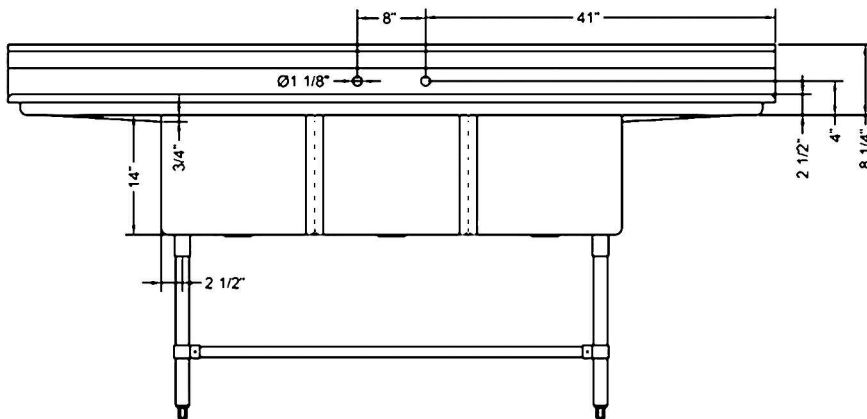

An Eagle Group Company

Item No.:	_____
Project No.:	_____
S.I.S. No.:	_____

BlendPort® BPFC Series Sinks

FRONT VIEW

(Note: #BPS-1854-3-18-FC shown)

BlendPort®

An Eagle Group Company
100 Industrial Boulevard, Clayton, DE 19938-8903 USA
Phone: 800-441-8440 • Fax: 302-653-2065

Printed in U.S.A.
©2020 by Eagle Group
Rev. 06/20

Although every attempt has been made to ensure the accuracy of the information provided, we cannot be held responsible for typographical or printing errors. Information and specifications are subject to change without notice. Please confirm at time of order.