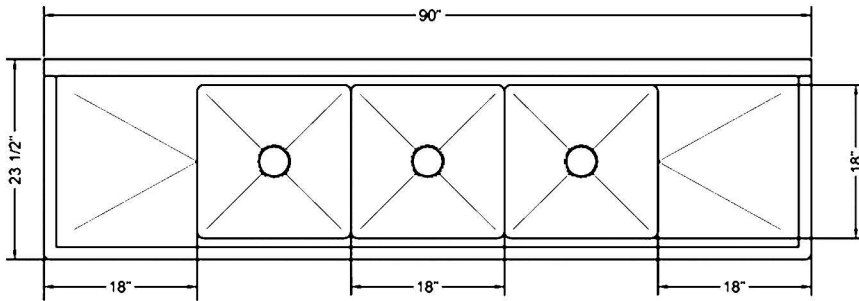

An Eagle Group Company

Item No.:	_____
Project No.:	_____
S.I.S. No.:	_____

BlendPort® BPFC Series Sinks

TOP VIEW