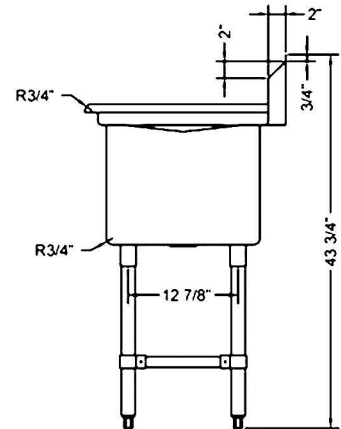

SIDE VIEW

(Note: #BPS-1854-3-18-FC shown)

BlendPort®

An Eagle Group Company
100 Industrial Boulevard, Clayton, DE 19938-8903 USA
Phone: 800-441-8440 • Fax: 302-653-2065

Printed in U.S.A.
©2020 by Eagle Group
Rev. 06/20

Although every attempt has been made to ensure the accuracy of the information provided, we cannot be held responsible for typographical or printing errors. Information and specifications are subject to change without notice. Please confirm at time of order.