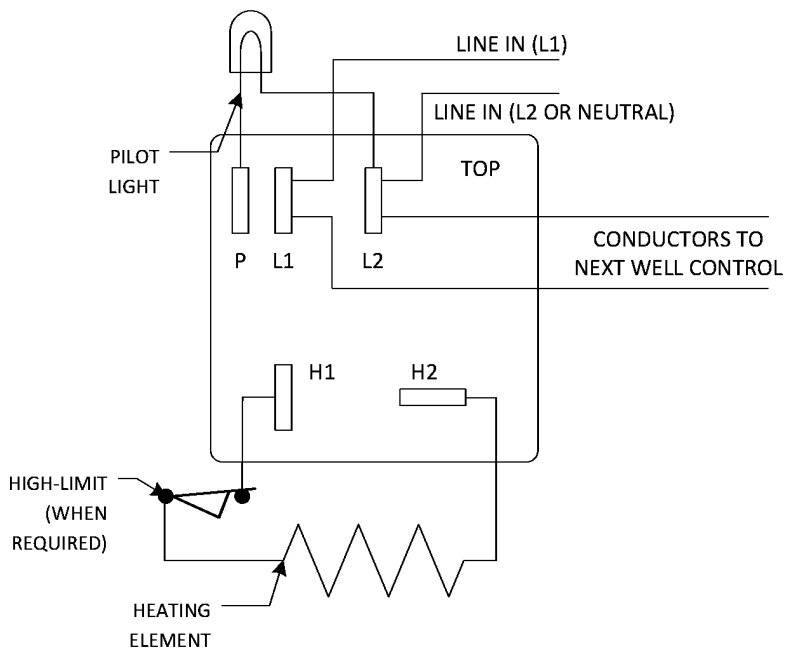

Replacement Infinite Control

ASSEMBLY INSTRUCTIONS

CAUTION

INSPECT CONTENTS IMMEDIATELY AND FILE CLAIM WITH DELIVERING CARRIER FOR ANY DAMAGE.
SAVE YOUR BOX AND ALL PACKING MATERIALS.
YOU ARE RESPONSIBLE FOR DAMAGE TO YOUR UNIT IF RETURNED IMPROPERLY PACKED.

NEW STYLE
ROBERTSHAW
PART NUMBERS
383641 – 240 VOLT
383642 – 120 VOLT
383643 – 208 VOLT

OBSOLETE
ROBERTSHAW
PART NUMBERS
301752 – 240 VOLT
301785 – 120 VOLT
383643 – 208 VOLT

For infinite controls made by
EGO, go to back page. 