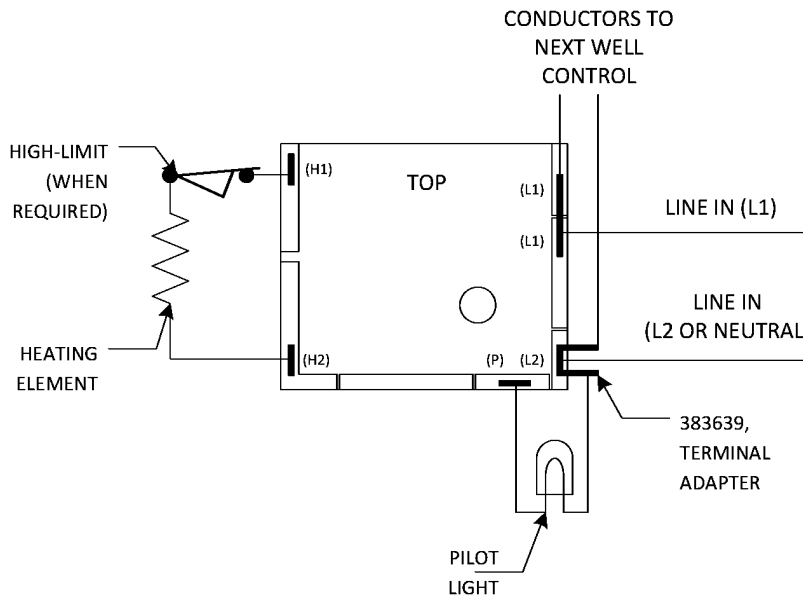

Replacement Infinite Control

ASSEMBLY INSTRUCTIONS

CAUTION

INSPECT CONTENTS IMMEDIATELY AND FILE CLAIM WITH DELIVERING CARRIER FOR ANY DAMAGE.
SAVE YOUR BOX AND ALL PACKING MATERIALS.
YOU ARE RESPONSIBLE FOR DAMAGE TO YOUR UNIT IF RETURNED IMPROPERLY PACKED.

NEW STYLE
ROBERTSHAW
PART NUMBERS
383641 – 240 VOLT
383642 – 120 VOLT
383643 – 208 VOLT

OBSOLETE
ROBERTSHAW
PART NUMBERS
301752 – 240 VOLT
301785 – 120 VOLT
383643 – 208 VOLT

For infinite controls made by
EGO, go to back page. 