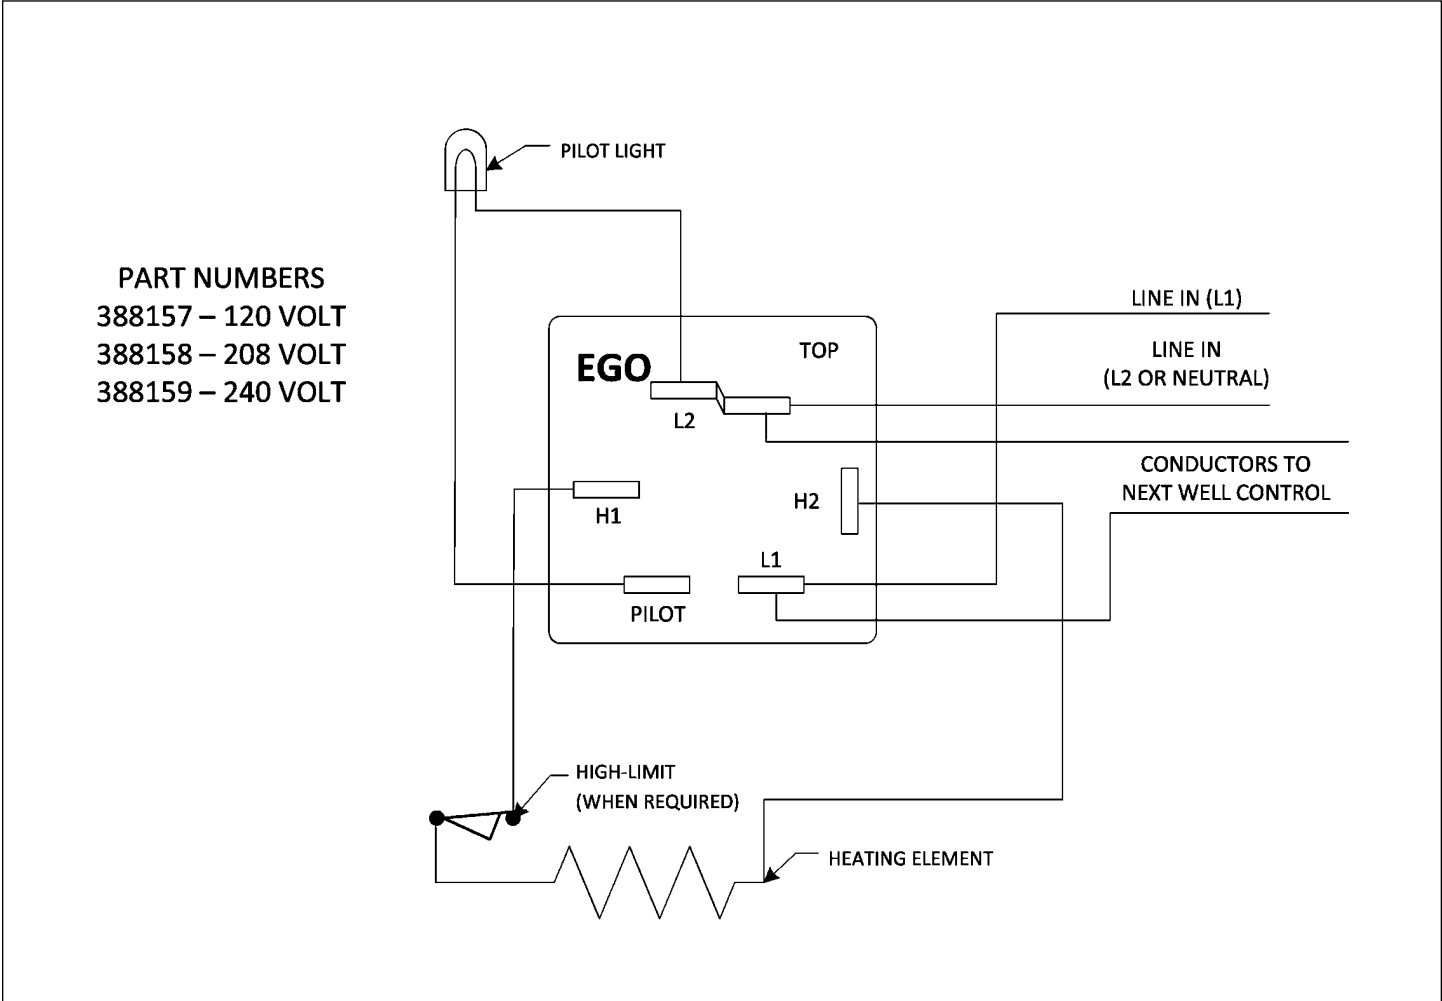

NEW STYLE
ROBERTSHAW
PART NUMBERS
383641 – 240 VOLT
383642 – 120 VOLT
383643 – 208 VOLT

OBSOLETE
ROBERTSHAW
PART NUMBERS
301752 – 240 VOLT
301785 – 120 VOLT
383643 – 208 VOLT

For infinite controls made by
EGO, go to back page. 

EG9932 Revised 02/21

Replacement Infinite Control

ASSEMBLY INSTRUCTIONS

Go to front page for infinite controls made by Robert Shaw.

• 100 Industrial Boulevard, Clayton, Delaware 19938-8903 U.S.A.
• Phone: 302/653-3000 • 800/441-8440
• Fax: 302/653-2065 • www.eaglegrp.com