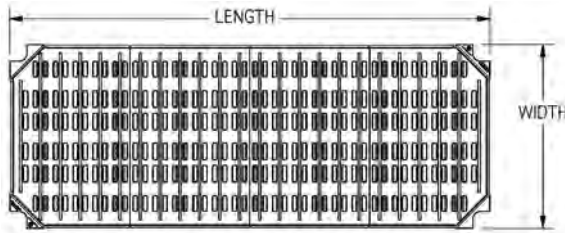

Profit from the Eagle Advantage®

TOP VIEW OF LOUVERED MAT