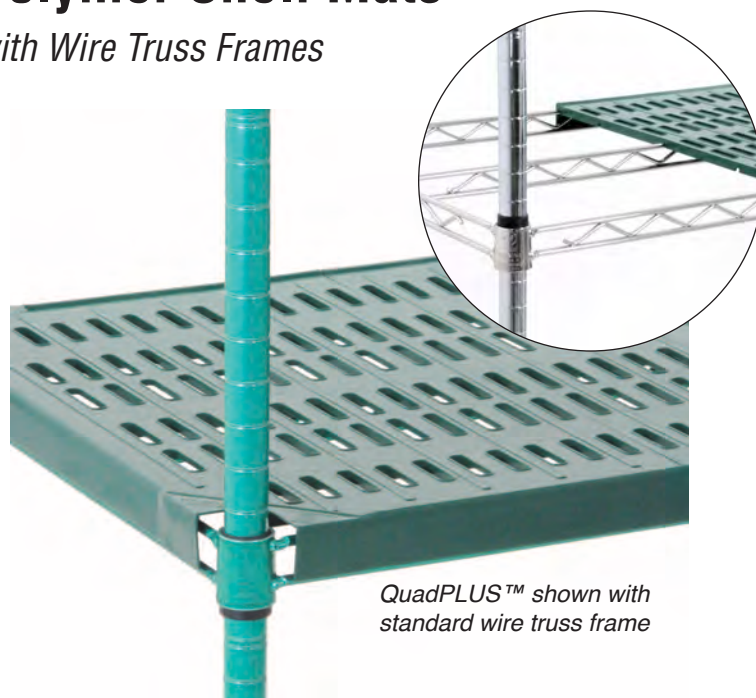

Profit from the Eagle Advantage®
 Foodservice Division: (800) 441-8440
 MHC/Retail Display Divisions: (800) 637-5100
 FAX: (302) 653-2065

Foodservice Product Announcement

Short Form Specifications

Eagle QuadPLUS™, model _____, Polymer shelf mat available with standard wire truss frame or with Quad-Adjust® wire truss frame. Pack of four split sleeves per truss frame. EAGLEgard® hybrid epoxy and Valu-Gard® epoxy finishes offered. Louvered and solid mats available.

Item #:	_____
Model #:	_____
Project #:	_____
SIS #:	_____

EG8153 Rev. 05/13

Features

- Green polymer shelf mats with choice of epoxy-coated standard wire truss frames or Quad-Adjust® truss frames
- Mats lay securely on top of truss frame
- Injection-molded polypropylene mats feature MICROGARD® antimicrobial protection
- 800 lb. weight capacity for shelves up to 48", 600 lb. 54" through 72" long - evenly distributed static load
- Louvered and solid mats available
- Easy assembly - no tools required
- Easy cleaning
- Dishwasher-safe
- Truss frames coated with EAGLEgard® hybrid epoxy with MICROGARD® or Valu-Gard® green epoxy finish (other finishes available, consult factory)
- Both style of truss frames can be fitted onto the same shelf unit
- Set of four split sleeves (included with each truss frame) snap onto Eagle's 1"-diameter posts
- Temperature rating: -20°F to 125°F

QuadPLUS™ shown with standard wire truss frame

- **Versatile**
Perfect for a variety of shelving tasks. Truss frames adjustable at 1" increments to accommodate many sizes.
- **Durable**
High-impact polymer will never corrode nor rust. Epoxy coated heavy gauge steel truss frames.
- **Interchangeable**
Standard wire truss frames and Quad-Adjust® truss frames accept QuadPLUS™ Polymer Shelf Mats.
- **MICROGARD® Antimicrobial Protection**
Standard on polymer mats. Contains built-in protection against bacteria, mold and mildew.