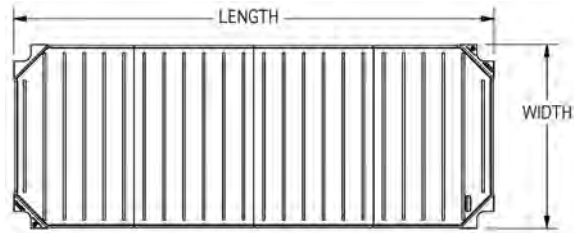

TOP VIEW OF SOLID MAT

QuadPLUS™ with Standard Wire Truss Frames -

Includes 1 truss frame and louvered or solid mats.

width x length in. mm		...with EAGLEgard® epoxy finish				...with Valu-Gard® epoxy finish			
		with louvered mats		with solid mats		with louvered mats		with solid mats	
model #	list	model #	list	model #	list	model #	list		
18" x 24"	457 x 610	QPF-1824E-GL	101	QPF-1824E-GS	106	QPF-1824VG-GL	91	QPF-1824VG-GS	96
18" x 30"	457 x 762	QPF-1830E-GL	105	QPF-1830E-GS	111	QPF-1830VG-GL	96	QPF-1830VG-GS	101
18" x 36"	457 x 914	QPF-1836E-GL	106	QPF-1836E-GS	111	QPF-1836VG-GL	96	QPF-1836VG-GS	101
18" x 42"	457 x 1067	QPF-1842E-GL	128	QPF-1842E-GS	135	QPF-1842VG-GL	115	QPF-1842VG-GS	122
18" x 48"	457 x 1219	QPF-1848E-GL	128	QPF-1848E-GS	135	QPF-1848VG-GL	115	QPF-1848VG-GS	122
18" x 54"	457 x 1372	QPF-1854E-GL	153	QPF-1854E-GS	161	QPF-1854VG-GL	137	QPF-1854VG-GS	144
18" x 60"	457 x 1524	QPF-1860E-GL	153	QPF-1860E-GS	161	QPF-1860VG-GL	137	QPF-1860VG-GS	144
18" x 72"	457 x 1829	QPF-1872E-GL	173	QPF-1872E-GS	182	QPF-1872VG-GL	156	QPF-1872VG-GS	164
21" x 24"	533 x 610	QPF-2124E-GL	115	QPF-2124E-GS	122	QPF-2124VG-GL	104	QPF-2124VG-GS	109
21" x 30"	533 x 762	QPF-2130E-GL	120	QPF-2130E-GS	126	QPF-2130VG-GL	107	QPF-2130VG-GS	112
21" x 36"	533 x 914	QPF-2136E-GL	120	QPF-2136E-GS	126	QPF-2136VG-GL	107	QPF-2136VG-GS	112
21" x 42"	533 x 1067	QPF-2142E-GL	140	QPF-2142E-GS	147	QPF-2142VG-GL	126	QPF-2142VG-GS	132
21" x 48"	533 x 1219	QPF-2148E-GL	140	QPF-2148E-GS	147	QPF-2148VG-GL	126	QPF-2148VG-GS	132
21" x 54"	533 x 1372	QPF-2154E-GL	164	QPF-2154E-GS	172	QPF-2154VG-GL	147	QPF-2154VG-GS	156
21" x 60"	533 x 1524	QPF-2160E-GL	164	QPF-2160E-GS	172	QPF-2160VG-GL	147	QPF-2160VG-GS	156
21" x 72"	533 x 1829	QPF-2172E-GL	200	QPF-2172E-GS	210	QPF-2172VG-GL	180	QPF-2172VG-GS	190
24" x 24"	610 x 610	QPF-2424E-GL	127	QPF-2424E-GS	133	QPF-2424VG-GL	114	QPF-2424VG-GS	121
24" x 30"	610 x 762	QPF-2430E-GL	129	QPF-2430E-GS	136	QPF-2430VG-GL	116	QPF-2430VG-GS	123
24" x 36"	610 x 914	QPF-2436E-GL	129	QPF-2436E-GS	136	QPF-2436VG-GL	116	QPF-2436VG-GS	123
24" x 42"	610 x 1067	QPF-2442E-GL	158	QPF-2442E-GS	166	QPF-2442VG-GL	142	QPF-2442VG-GS	149
24" x 48"	610 x 1219	QPF-2448E-GL	158	QPF-2448E-GS	166	QPF-2448VG-GL	142	QPF-2448VG-GS	149
24" x 54"	610 x 1372	QPF-2454E-GL	187	QPF-2454E-GS	197	QPF-2454VG-GL	168	QPF-2454VG-GS	177
24" x 60"	610 x 1524	QPF-2460E-GL	187	QPF-2460E-GS	197	QPF-2460VG-GL	168	QPF-2460VG-GS	177
24" x 72"	610 x 1829	QPF-2472E-GL	219	QPF-2472E-GS	230	QPF-2472VG-GL	197	QPF-2472VG-GS	207