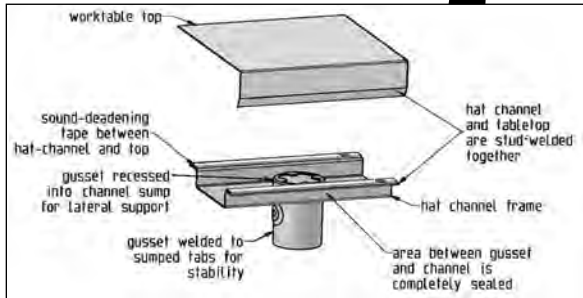

## Short Form Specifications

BlendPort™ ET Series Economy Worktable with Flat Top, model \_\_\_\_\_, 20 gauge type 430 stainless steel top features 90° downturn of all four sides. 1½"-diameter galvanized legs. Galvanized adjustable undershelf with zinc-plated leg sockets. Adjustable plastic bullet feet.

## BlendPort™ ET Series Economy Worktables with Flat Top

- 20 gauge type 430 stainless steel top with 90° downturn on all four sides.
- 1½"-diameter galvanized legs.
- All tables are sound-deadened.
- Galvanized adjustable undershelf with zinc-plated leg sockets.
- Adjustable plastic bullet feet.