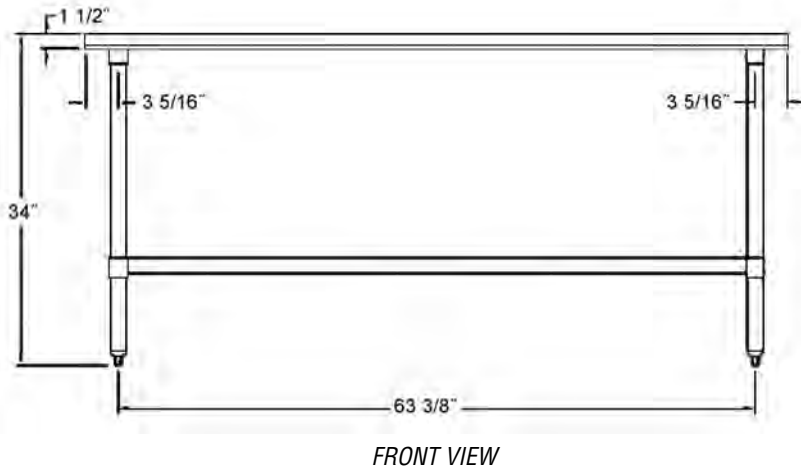

(Note: #BPT-2472ET shown)

BlendPort™
An Eagle Group Company
100 Industrial Boulevard, Clayton, DE 19938-8903 USA
Phone: 800-441-8440 • Fax: 302-653-2065

Printed in U.S.A.
©2011 by Eagle Group
Rev. 11/11

Although every attempt has been made to ensure the accuracy of the information provided, we cannot be held responsible for typographical or printing errors. Information and specifications are subject to change without notice. Please confirm at time of order.