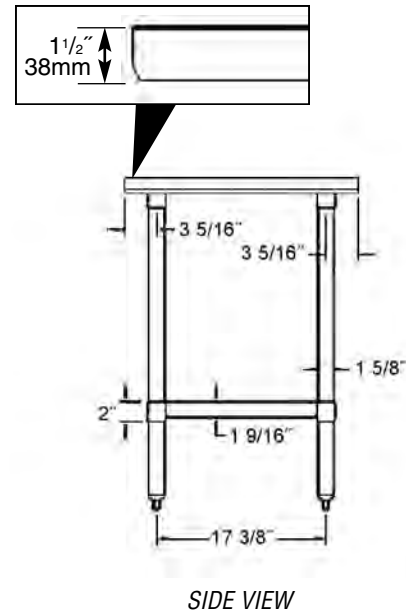

(Note: #BPT-2472ET shown)

BlendPort™
An Eagle Group Company
100 Industrial Boulevard, Clayton, DE 19938-8903 USA
Phone: 800-441-8440 • Fax: 302-653-2065

Printed in U.S.A.
©2011 by Eagle Group
Rev. 11/11

Although every attempt has been made to ensure the accuracy of the information provided, we cannot be held responsible for typographical or printing errors. Information and specifications are subject to change without notice. Please confirm at time of order.