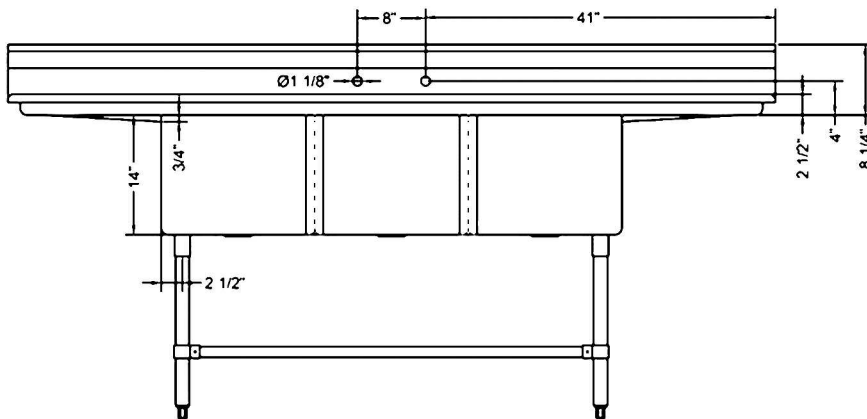

* Feature 2 sets of faucet holes (faucets sold separately).

Item No.:	_____
Project No.:	_____
S.I.S. No.:	_____

BlendPort® BPFC Series Sinks

TOP VIEW

FRONT VIEW

SIDE VIEW

(Note: #BPS-1854-3-18-FC shown)

BlendPort®