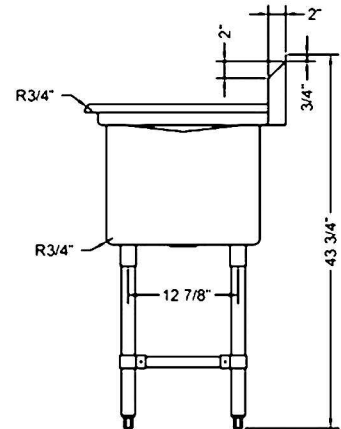

* Feature 2 sets of faucet holes (faucets sold separately).

Item No.:	_____
Project No.:	_____
S.I.S. No.:	_____

BlendPort® BPFC Series Sinks

TOP VIEW

FRONT VIEW

SIDE VIEW

(Note: #BPS-1854-3-18-FC shown)

BlendPort®