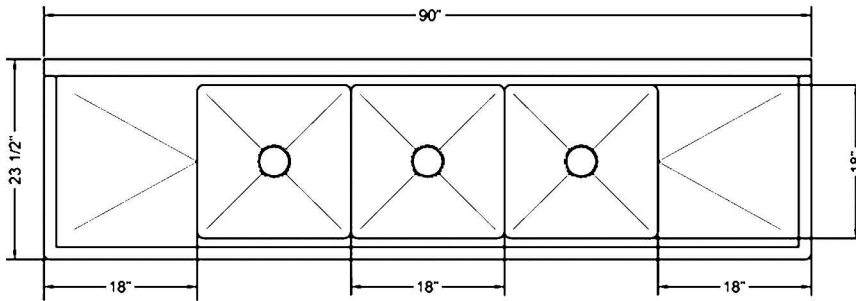

Item No.:	_____
Project No.:	_____
S.I.S. No.:	_____

BlendPort® BPFC Series Sinks

TOP VIEW

(Note: #BPS-1854-3-18-FC shown)

BlendPort®

An Eagle Group Company
100 Industrial Boulevard, Clayton, DE 19938-8903 USA
Phone: 800-441-8440 • Fax: 302-653-2065

Printed in U.S.A.
©2016 by Eagle Group
Rev. 01/16

Although every attempt has been made to ensure the accuracy of the information provided, we cannot be held responsible for typographical or printing errors. Information and specifications are subject to change without notice. Please confirm at time of order.